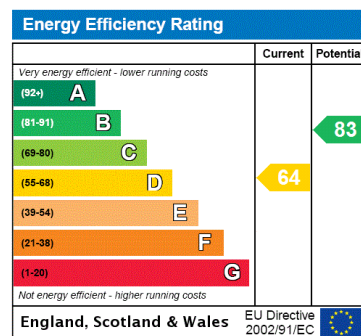

To view this property call 0161 652 1234

We are available 8:30 am – 8:30 pm weekdays and 10:00 am – 4:00 pm at weekends

VIEWING Strictly by appointment with the selling agent
SERVICES All mains services are available.
TENURE Freehold
COUNCIL TAX BAND C
LOCAL AUTHORITY Oldham Metropolitan Borough Council

We recommend you seek information from the following websites before committing to a purchase

Map Quest <http://www.mapquest.co.uk>
Local Council <http://www.gov.uk/find-your-local-council>
Council Tax Enquires <http://www.voa.gov.uk>
Department for Education and Skills <http://www.education.gov.uk>
Local School Information <http://www.schoolsnet.com>
Coal Mining Reports <http://www.coal.decc.gov.uk>
Flood Check <http://www.homecheckflood.co.uk/flood_risk.html>
Environment agency <http://www.environment-agency.gov.uk>
Broadband Speed <http://www.broadbandspeedchecker.co.uk/broadband_speed_in_my_area.aspx>

This property is being dealt with by our office at: 17 Union Street, Oldham, OL1 1HA

Ryder & Dutton for themselves and the vendor/lessors of this property give notice that these particulars have been prepared in good faith. They are intended for descriptive purpose only and do not constitute any part of an offer or contract. Room sizes quoted are approximate and should not be used for ordering carpet, curtains etc. Any intending purchaser must satisfy themselves by inspection or otherwise as to the information provided and condition of the property and no warranty is given by the vendor, their agents or any other person in their employment. The property is offered subject to contract, prior sale or withdrawal. Please note floor plans are for identification purposes only. Accuracy is not guaranteed. They are not to scale and should not be relied upon for any purchase.